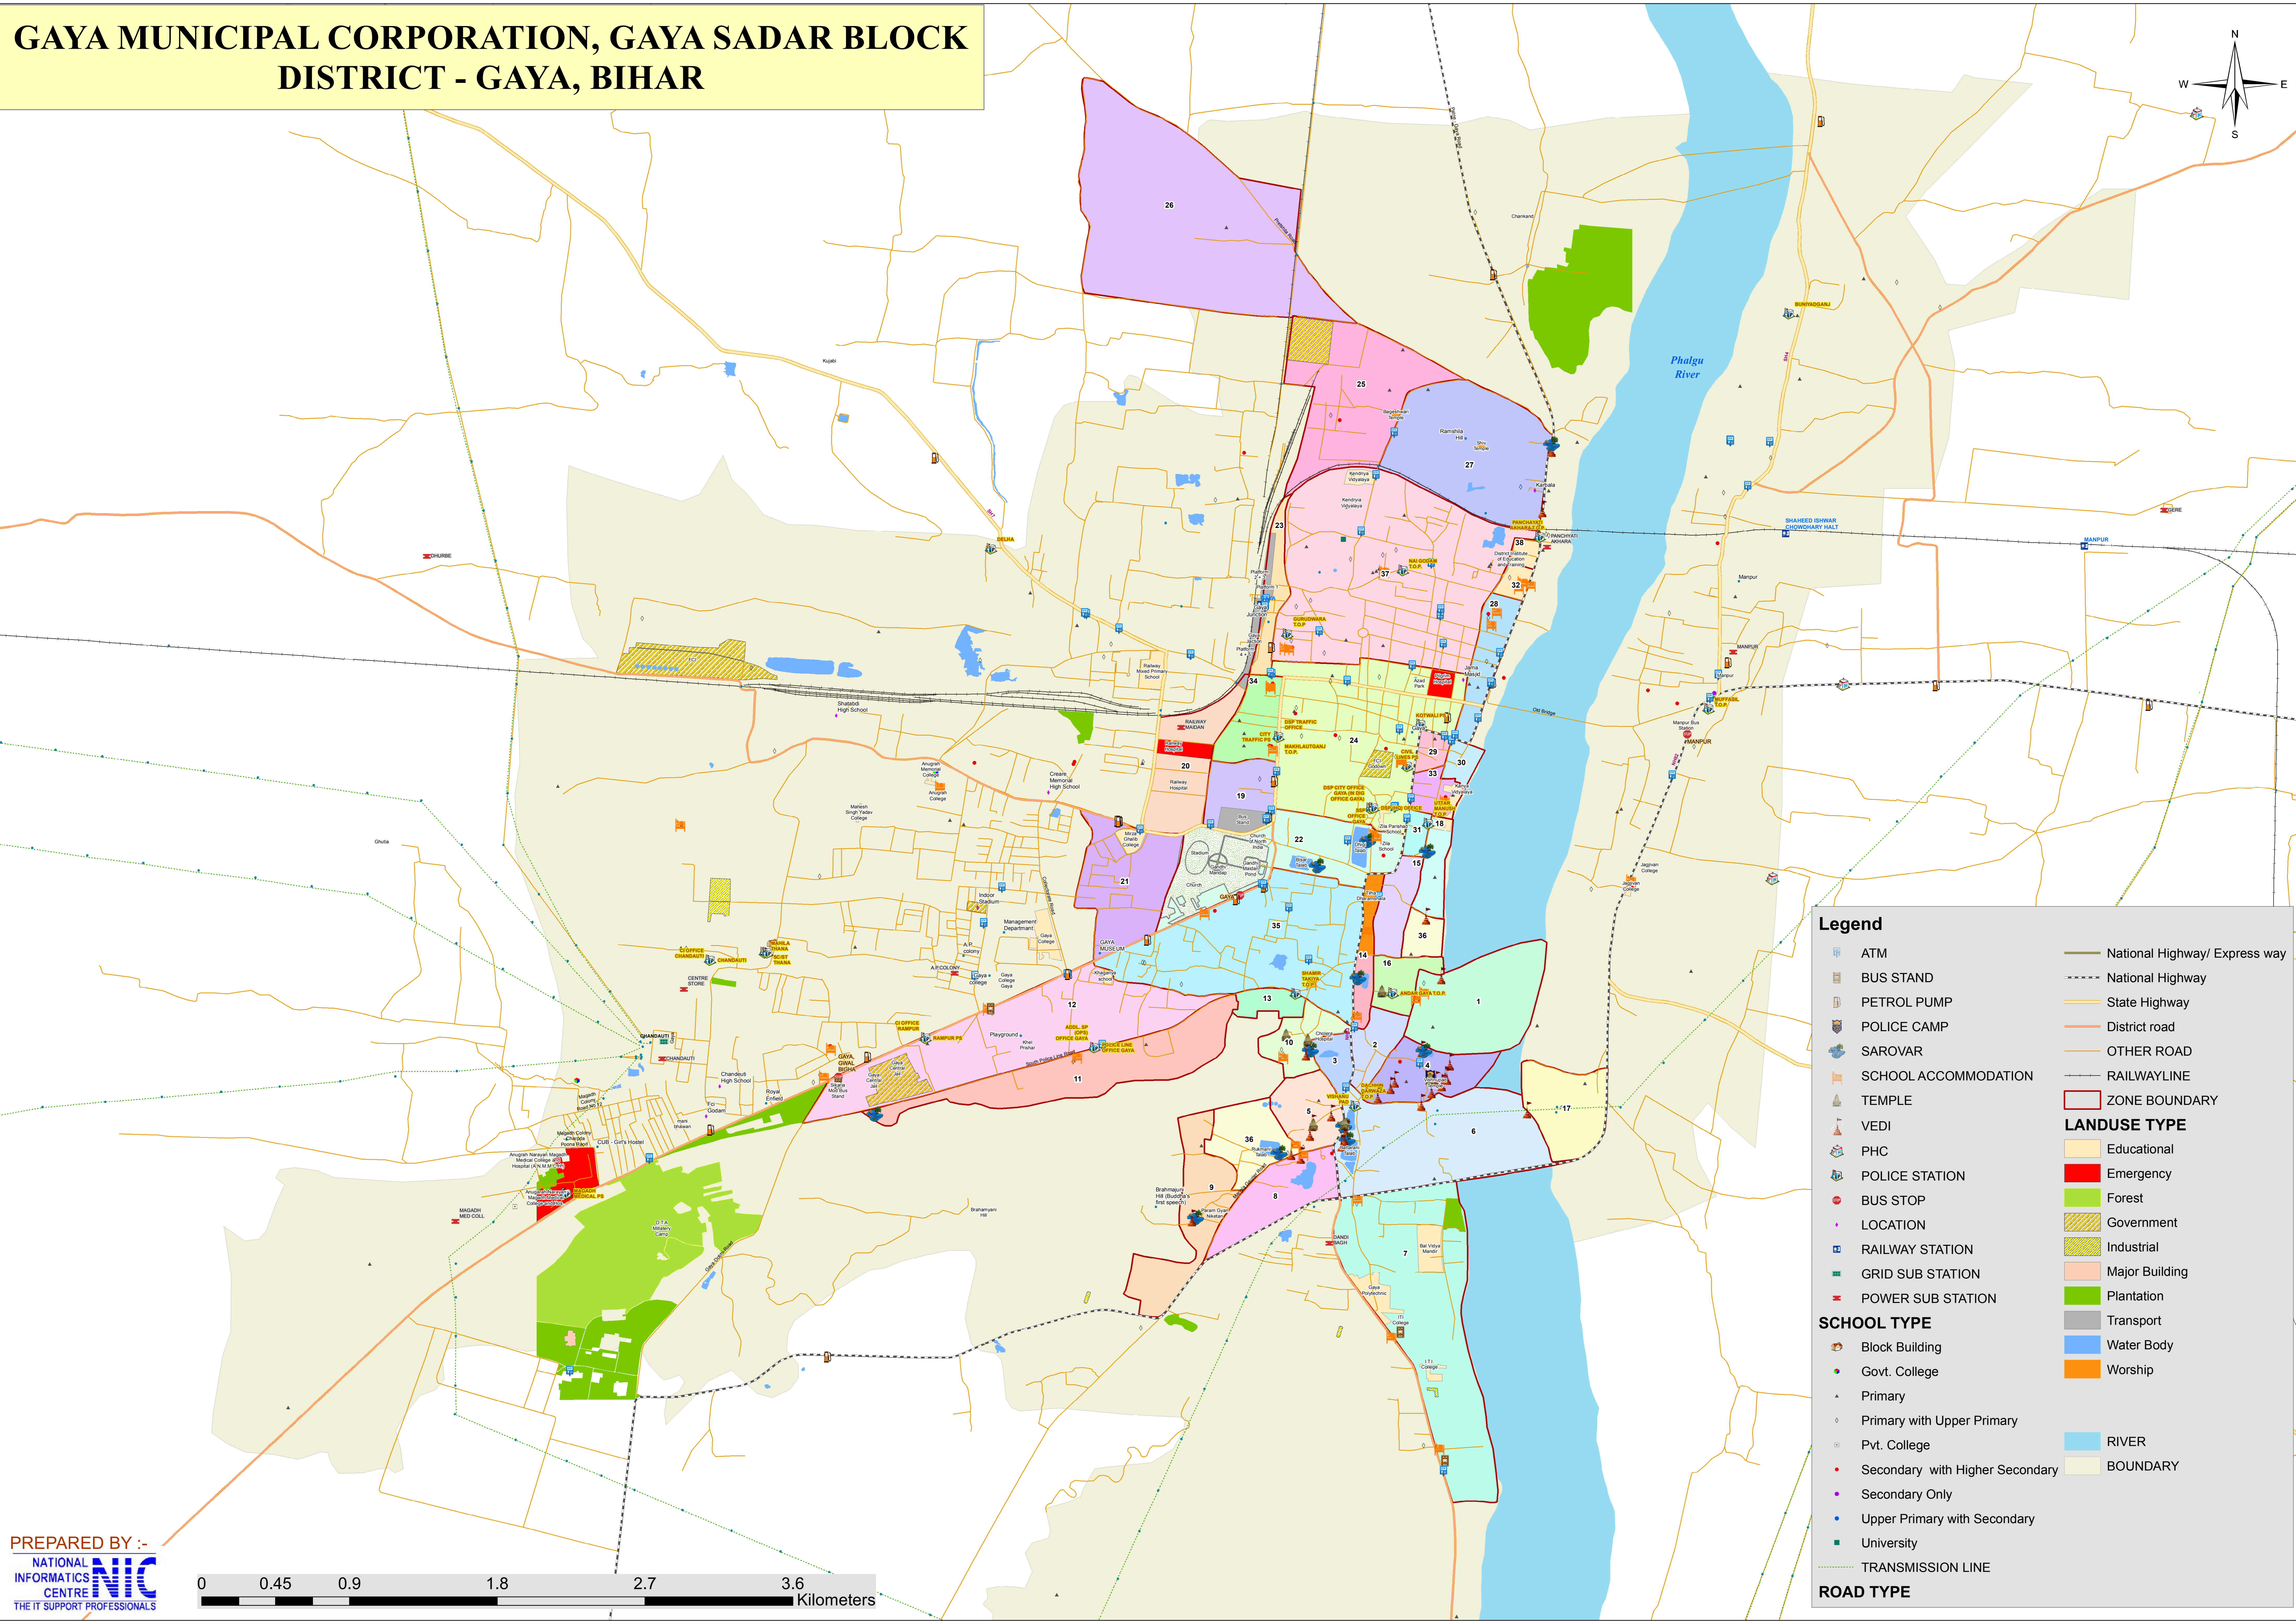

GAYA MUNICIPAL CORPORATION, GAYA SADAR BLOCK DISTRICT - GAYA, BIHAR

Legend

	ATM		National Highway/ Express way
	BUS STAND		National Highway
	PETROL PUMP		State Highway
	POLICE CAMP		District road
	SAROVAR		OTHER ROAD
	SCHOOL ACCOMMODATION		RAILWAYLINE
	TEMPLE		ZONE BOUNDARY
	VEDI	LANDUSE TYPE	
	PHC		Educational
	POLICE STATION		Emergency
	BUS STOP		Forest
	LOCATION		Government
	RAILWAY STATION		Industrial
	GRID SUB STATION		Major Building
	POWER SUB STATION		Plantation
	Block Building		Transport
	Govt. College		Water Body
	Primary		Worship
	Primary with Upper Primary		RIVER
	Pvt. College		BOUNDARY
	Secondary with Higher Secondary		
	Secondary Only		
	Upper Primary with Secondary		
	University		
	TRANSMISSION LINE		
ROAD TYPE			